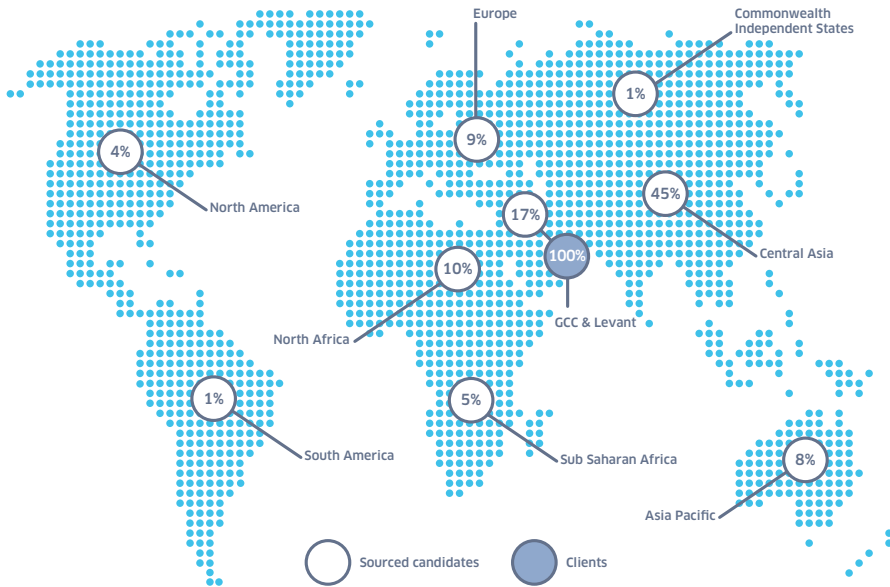

**35** **20** **1** **50,000**

Workforce of 35 We speak 20 languages Number 1 for Nationalisation in the GCC region 50,000 UAE nationals in our network

### Local Partner, International Reach

Very proactive and prompt service. They walk the extra mile to identify the right talent and have helped us in getting some very good professionals in our Dubai team.  
**CEO, Solarway**