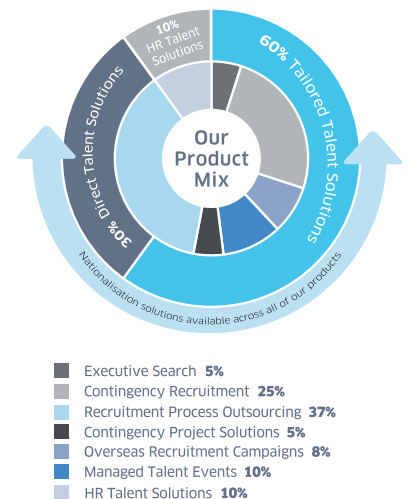

Very proactive and prompt service. They walk the extra mile to identify the right talent and have helped us in getting some very good professionals in our Dubai team.
CEO, Solarway