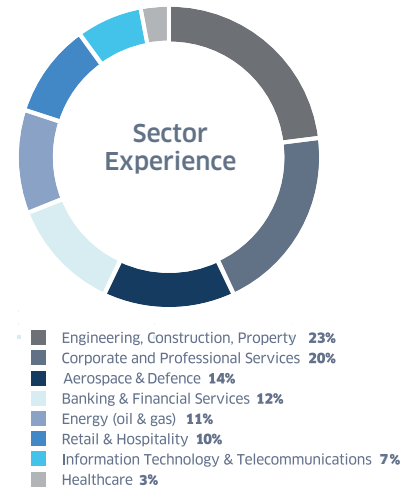

Very proactive and prompt service. They walk the extra mile to identify the right talent and have helped us in getting some very good professionals in our Dubai team.
CEO, Solarway